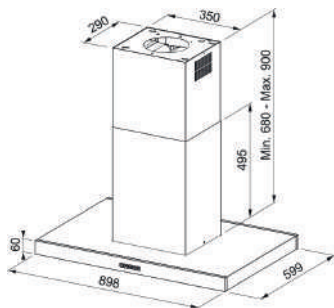

FRANKE

Tale 905 | BK MATT

Isola Island hood 90 cm

Energy class A ++
Size 900 mm
Speed number 3 + intensive
Type of control Touch control
Power (W) 270
4x1W LED lighting
Filtering function
Cassette filters in steel

Color

Stainless steel

External Dimensions

• W 900 mm

Exhaust capacities:

3 Speeds + 1 Intensive
Flow rate (m³/h) 270 - 350 - 450 - 780
Maximum pressure 460 - 510 - 560 - 590
watt 165 - 200 - 240 - 270
Loudness in dBa 48 - 71
Dynamic efficiency class A
light efficiency class A
ventilation technology B