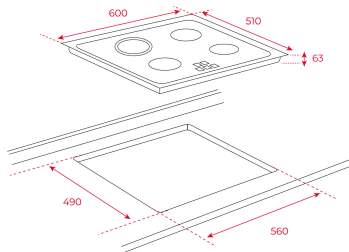

TB 6415

Autolock

Power Plus

Easy
installation