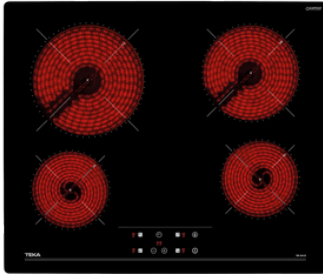

## TB 6415

Autolock

Power Plus

Easy  
installation

TEKA

### Vitroceramic hob with 4 cooking zones and touch control

Vitroceramic hob

Touch Control

4 cooking zones

1 high lights Ø 210 mm

1 high lights Ø 180 mm

2 high lights Ø 145 mm

Ceramic glass surface

### External Dimension

- ↑ H 63 mm
- W 600 mm
- ↗ D 510 mm