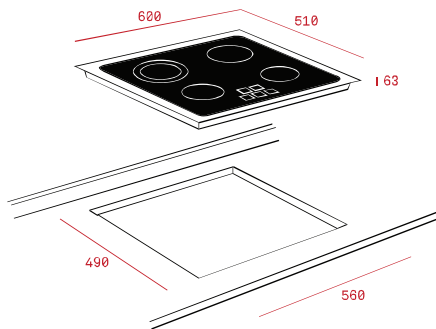

TEKA
KLANGSTEIN · 1924

TB 6415

60 cm vitroceramic hob

Touch control panel

Bevelled glass (TR), stainless steel frame
(TT) or frameless glass (TB)

Burst of cooking function

Security blocking

Residual heat indicator

4 cooking zones:

1 high light (210 mm Ø)

1 high light (180 mm Ø)

2 high light (145 mm Ø)

Max. nominal power: 6300 W

External Dimensions

↑ H 510 mm

→ W 600 mm

RESIDUAL HEAT INDICATORS WILL LET YOU KNOW WHEN IT HAS COOLED DOWN

Residual heat indicators for each zone will let you know when the cooktop has cooled down and is safe to the touch. Cleaning the TB 600 cooktop is a breeze ensuring you spend more time enjoying your meal with family and friends. It is easy to install in most kitchens and has four cooking zones with the electronic touch controls right at your fingertips.