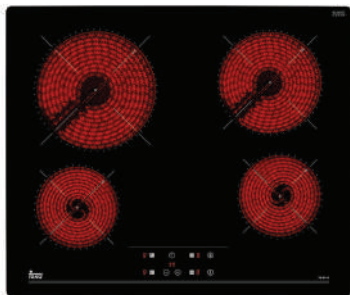

TEKA
KLANGSTEIN · 1924

TB 6415

60 cm vitroceramic hob

Touch control panel

Bevelled glass (TR), stainless steel frame
(TT) or frameless glass (TB)

Burst of cooking function

Security blocking

Residual heat indicator

4 cooking zones:

1 high light (210 mm Ø)

1 high light (180 mm Ø)

2 high light (145 mm Ø)

Max. nominal power: 6300 W

External Dimensions

↑ H 510 mm

→ W 600 mm

RESIDUAL HEAT INDICATORS WILL LET YOU KNOW WHEN IT HAS COOLED DOWN

Residual heat indicators for each zone will let you know when the cooktop has cooled down and is safe to the touch. Cleaning the TB 600 cooktop is a breeze ensuring you spend more time enjoying your meal with family and friends. It is easy to install in most kitchens and has four cooking zones with the electronic touch controls right at your fingertips.