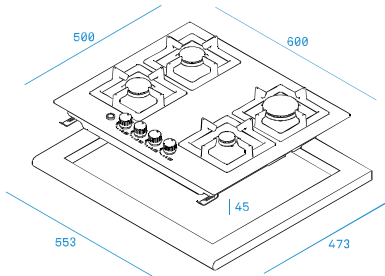

THP 642 IX I

60 cm gas hob

Cast iron grids

Metal looking frontal knobs

Auto-ignition

Auto-lock safety device

High efficiency burners

4 cooking zones:

1 semi fast burner (1,75 kW)

1 auxiliary burner (1,00 kW)

1 high light (180 mm Ø) 1800 W

1 high light (145 mm Ø) 1200 W

Gas typology: LPG (butane/ propane),
natural

External Dimensions

↑ H 510 mm

→ W 600 mm