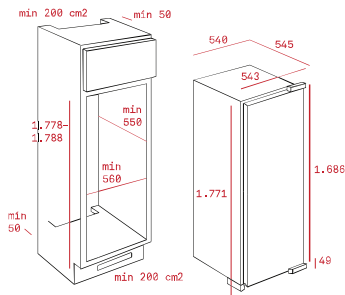

ARTIC TKI2 300

Built-in larder

Electronic control panel
Automatic defrost
Antibacterial system
Safety glass shelves
2 vegetable drawers
Door on door installation
Reversible door
Energy Class : A+
Climate Class : SN-T
Noise level : 41 dBA
Total gross capacity : 315 liters
Net capacity : 310 liters
Voltage : 230/50 Hz

External Dimensions

- H 1771 mm
- W 543 mm
- D 545 mm