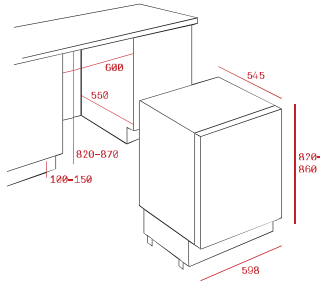

ARTIC TKI3 145 D

Built-in fridge

Mechanical control panel
Manual defrost
Safety glass shelves
Door on door installation
Reversible door
Energy Class : A++
Climate Class : SN-T
Noise level : 40 dBA
Total gross capacity : 130 liters
Net capacity (fridge) : 128 liters
Voltage : 230/50 Hz

External Dimensions

- H 820 mm
- W 598 mm
- D 545 mm

TEKA BUILT-UNDER REFRIGERATOR: TAKING ADVANTAGE OF REDUCE SPACE.

Teka built-under refrigerators are the number one option when the available space in your kitchen is limited, such as in small apartments. In this case, the reduced dimensions of the builtunder range are at hand to solve the problem. The Teka range offers different configurations as freezers, fridges or refrigerators to meet every possible need.