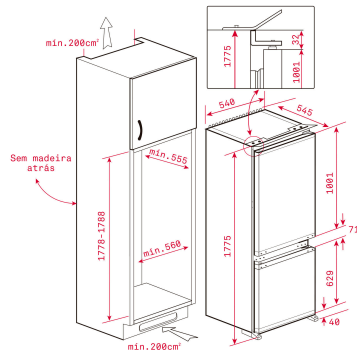

TKI4 325 EU

Motor
Inverter

Easy 90

Fresh Box

LED

TEKA

Built-in bottom freezer refrigerator with inverter motor and antibacterial gasket

Built-in bottom freezer refrigerator

Climate class: SN/ST

Total capacity (gross/net): 275 / 255 litres

Ice cubes tray included

External Dimension

- ➔ H 1775 mm
- ➔ W 540 mm
- ➔ D 545 mm