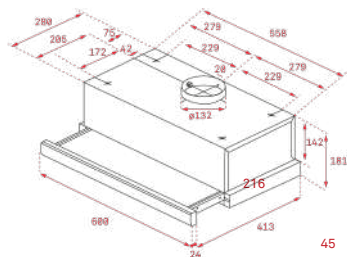

EASY TL 6310

Pull-outhood

Mechanical control panel

2 speeds

Exhaust capacities:

Free Outlet, m³/h: 366

Max., m³/h: 332

Min., m³/h: 233

External Dimensions

➔ W 600 mm

Maximum efficiency with
lower consumption