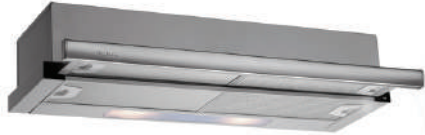

EASY TL 9310

Pull-outhood

Mechanical control panel

2 speeds

Exhaust capacities:

Free Outlet, m³/h: 366

Max., m³/h: 332

Min., m³/h: 233

Noise (LwA) Max Speed, dB: 65

Noise (LwA) Min Speed, dB: 56

2 Integrated LED lamps

4 aluminium filters

Automatic Lighting

Exchangeable Front Panel

Color

Stainless Steel

External Dimensions

→ W 900 mm

Maximum efficiency with
lower consumption