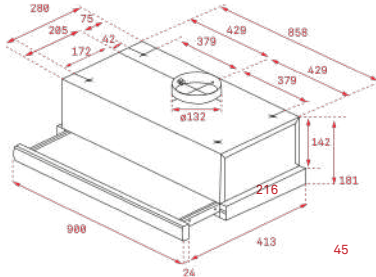

EASY TL 9310

Pull-outhood

Mechanical control panel

2 speeds

Exhaust capacities:

Free Outlet, m³/h: 366

Max., m³/h: 332

Min., m³/h: 233

External Dimensions

→ W 900 mm

Maximum efficiency with
lower consumption