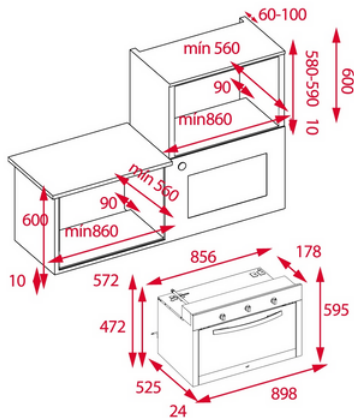

TOTAL HSF 924

TEKA

Gas oven

Electric grill

Energy class: B

Fingerprint proof stainless steel

Capacity : 88/70 litres (net/gross)

4 cooking functions

Mechanical control knobs

Safety device

Forced ventilation

Adjustable thermostat

Full glass inner door

Extra large surface tray

Deep tray

Cooking grid

External Dimensions

- 1 H 595 mm
- 2 W 898 mm
- 3 D 525 mm