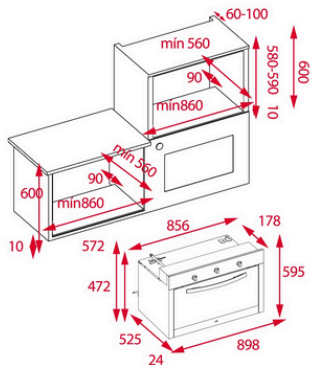

# TOTAL HSF 930

### Gas grill

- Energy class: B
- Fingerprint proof stainless steel
- Capacity : 88/70 litres ( net/gross )
- 4 cooking functions
- Mechanical control knobs
- Safety device
- Forced ventilation
- Adjustable thermostat
- Full glass inner door
- Extra large surface tray
- Deep tray
- Cooking grid

## External Dimensions

- ① H 595 mm
- ➔ W 898 mm
- ② D 549 mm