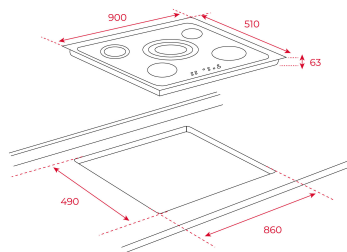

5 cooking zones

1 high lights Ø 145/210/270 mm

1 high lights Ø 120/180 mm

3 high lights Ø 145 mm

Ceramic glass surface

Cooking timer

Residual heat indicator

Power plus

Child lock

Easy installation kit

Maximum nominal power 8900 W

Optional: Grilling plate

Optional: Teppanyaki

External Dimension

- ↑ H 51 mm
- W 900 mm
- ↗ D 510 mm