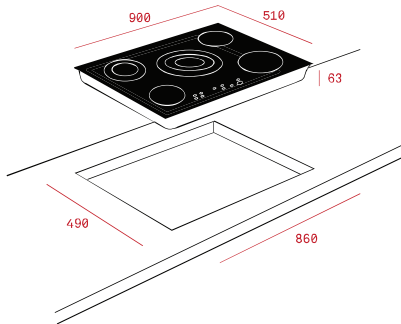

### 90 cm vitroceramic hob

Touch control panel  
Bevelled glass  
Burst of cooking function  
Stop and Go function  
Security blocking  
Cooking time programmer  
Independent programmer of each cooking zone  
Residual heat indicator  
5 cooking zones:  
1 triple high light (270/210/145 mm Ø)  
1 double high light (180/120 mm Ø)  
1 high light (180 mm Ø)  
1 high light (160 mm Ø)  
1 high light (145 mm Ø)  
Max. nominal power: 8900 W

### External Dimensions

- ↑ H 510 mm
- W 900 mm