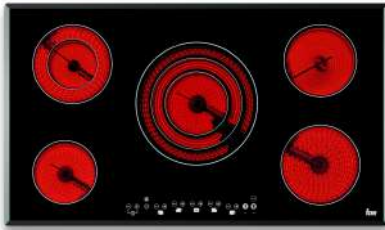

## TR 951

### 90 cm vitroceramic hob

Touch control panel  
Bevelled glass  
Burst of cooking function  
Stop and Go function  
Security blocking  
Cooking time programmer  
Independent programmer of each cooking zone  
Residual heat indicator  
5 cooking zones:  
1 triple high light (270/210/145 mm Ø)  
1 double high light (180/120 mm Ø)  
1 high light (180 mm Ø)  
1 high light (160 mm Ø)  
1 high light (145 mm Ø)  
Max. nominal power: 8900 W

### External Dimensions

- ↑ H 510 mm
- W 900 mm