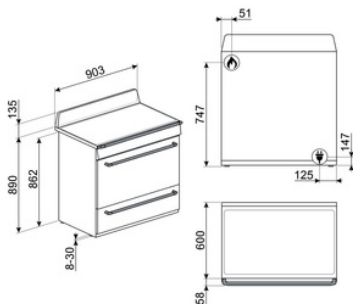

TR90DGME9

smeg

Cooker with Gas Hob Divina Cucina, 90x60 cm

Colour: Decorated / Special

Decoration / Special colour: Carretto

Finishing: Glossy

Aesthetics: Victoria

Design: Victoria

Serie: Divina Cucina

Collaborations: Smeg &

Dolce&Gabbana Material: Enamelled

Door: With frame

Command panel finish: Enamelled

metal Hob colour: Black enamel

Handle: Smeg Victoria

Controls colour: Stainless steel

Upstand: Yes

Display: electronic 5 buttons

Type of pan stands: Cast Iron

Glass type: Black

Handle Colour: Polished chrome

Control knobs: Smeg Victoria

No. of controls: 8

External Dimensions

- ➊ H 900 mm
- ➋ W 900 mm
- ➌ D 600 mm