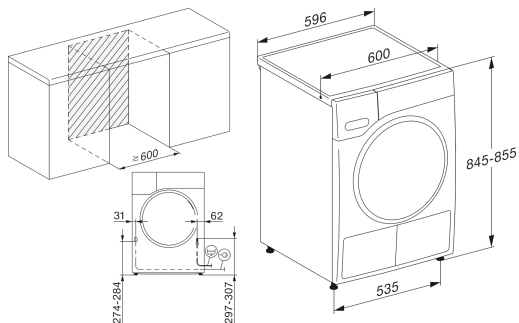

Miele

TWF760WP

T1 heat-pump dryer

- 8 kg capacity
- 10 drying programmes
- DryCare 40 for drying items washed at 40°C
- HygieneDry for hygienic drying
- FragranceDos² fragrance system
- EcoSpeed for faster drying
- EcoDry technology for long-term efficient performance
- PerfectDry precision drying
- Honeycomb drum for gentle laundry care
- Miele@home connectivity
- Wash2Dry function
- AddLoad function
- ProfiEco motor
- Maintenance-free heat exchanger
- Integrated condensed water drainage
- Delay start up to 24 hours
- Time left display
- LED drum lighting
- Lotus white colour
- Obsidian black door with chrome ring

External Dimensions

- H 850 mm
- W 596 mm
- D 643 mm