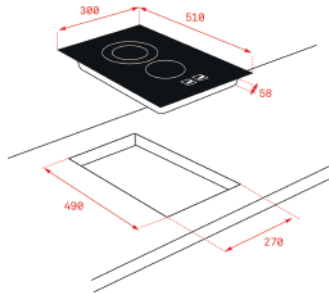

TOTAL TZC 32320

Modular vitroc ceramic hob

Touch Control

2 cooking zones:

-1 high light Ø 120/180 mm

-1 high light Ø 145 mm

Keep warm function

Maximum nominal power: 2.900 W

External Dimensions

↑ H 510 mm

→ W 300 mm

VarioPro SERIES REINVENT YOUR KITCHEN

With the VarioPro Series you can choose a setting according to your needs. The collection has different elements, which can be combined and use to create a unique kitchen.