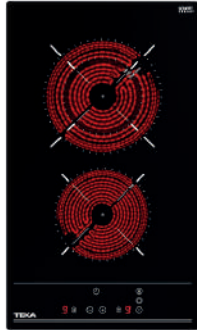

TOTAL TZC 32320

Modular vitroc ceramic hob

Touch Control

2 cooking zones:

-1 high light Ø 120/180 mm

-1 high light Ø 145 mm

Keep warm function

Maximum nominal power: 2.900 W

External Dimensions

↑ H 510 mm

→ W 300 mm

VarioPro SERIES REINVENT YOUR KITCHEN

With the VarioPro Series you can choose a setting according to your needs. The collection has different elements, which can be combined and use to create a unique kitchen.

You can choose between induction hobs, gas, integrated extractor hood, Teppanyaki, or Wok so you don't have to give up any type of cooking you like.