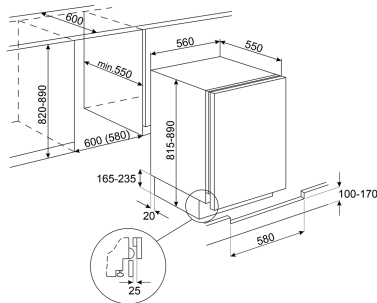

Universale Aesthetic U4L080F

Built-in refrigerator

Under counter

No. of adjustable shelves: 3
Number of fruit and vegetables drawers: 1
Type of crisper/vegetable drawers cover: Standard
Type of adjustable shelves: Glass
Crisper Cover: Yes
Bottle shelf: Yes
Type of crisper/vegetable drawers cover: Plastic
Internal light in fridge: Yes
Type of internal light (fridge): LED
No. of door shelves with transparent cover: 1
Number of adjustable door shelves: 1
No. of bottle shelves: 1
Annual energy consumption: 115 kWh/a
Energy efficiency class: F
Total net volume: 127 l
Volumes of the chill compartment(s): 127 l
Airborne acoustical noise emission class: C
Climate class: SN, N, ST, T
Airborne acoustical noise emissions: 37 dB(A) re 1pW

External Dimensions

- ① H 819 mm
- ② W 560 mm
- ③ D 547 mm