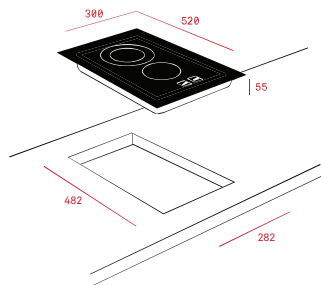

VT.2 2G AI AL CI

Modular gas on glass hob

Bevelled ceramic glass

Cast iron grid

Auto-ignition

Auto-lock safety device

Metallic looking frontal knob

2 cooking zones :

1 fast burner (2.5 kW)

1 auxiliary burner (1 kW)

Gas typology : LPG (butane/propane), natural

External Dimensions

⬆ H 520 mm

➔ W 300 mm