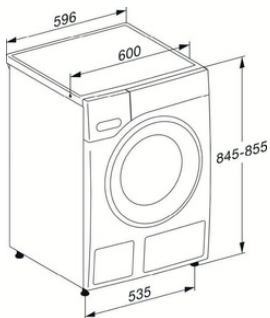

Miele

WWD 120 WCS

W1 front-loader washing machine: with 8-1 kg honeycomb drum and Pre-ironing for beautifully maintained laundry.

8 kg max capacity
1400RPM max. spin speed
Miele honeycomb drum
Pre-ironing with steam
CapDosing portioned dispensing
DirectSensor
ProfiEco Motor
AutoClean detergent drawer
Low temperature wash "Cold" and "20 °C"
Automatic load control
Foam sensing
ProfiEco motor
Express 20 fast program
Counterweights made of cast iron
Water Control System
PIN code lock
Optical interface
Stainless Steel Suds container

External Dimensions

- ① H 850 mm
- ➔ W 596 mm
- ② D 643 mm