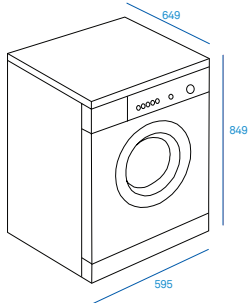

YT M10 91SR GCC

Condenser Dryer

Capacity (kg): 9

Energy class: A+

Drying type: Heat pump

Color white

Shoes Rack

Easy Mixed Load

full load : 231

External Dimensions

↑ 850 mm

→ 595 mm

↗ 649 mm

PUSH&GO FUNCTION MAKES LIFE EASIER AND FAST 45' FASTER

Indesit knows its consumer's needs well: guaranteed results, efficiency and protection.

Push and go function make your drying experience more easier, 2 seconds will turn your dryer on and start drying without any extra efforts.