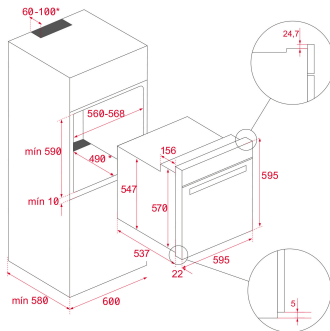

iOven

70L

Full extension guides: 100% extraction

MeatProbe HydroClean steam cleaning system

SoftClose

SurroundTemp

The SteamBox Included