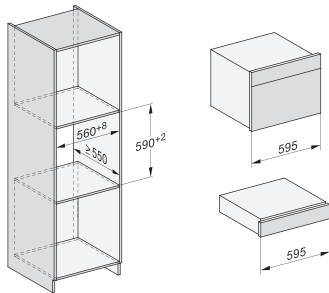

Miele

ESW 7010

14 cm high gourmet warming drawer without handle for preheating crockery, keeping food warm and low temperature cooking.

Low temperature cooking
4 functions
Touch control
Push2open drawer
Timer function with automatic switch-off
Pre-heating crockery
Keeping food warm
Perfect cooking results at low temperature
Cup and Plate warming
6 place settings
Control panel with sensor controls
Fully telescopic runners

External Dimensions

- ↑ H 140 mm
- W 595 mm
- ⊙ D 560 mm