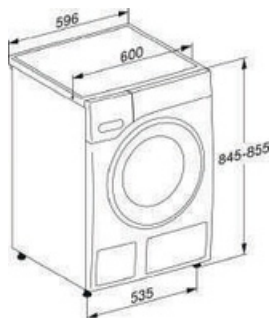

Miele

TWL 780 WP

TWL 780 WP 9KG Heat Pump Tumble Dryer with SteamFinish, DryCare 40 and SilenceDrum for gentle drying.

9 kg max capacity
A+++ Energy Class
ProfiEco motor
Steam care
Networking with Miele@home
PIN code
Empty out container indicator
SilenceDrum
Wash2Dry
Anti-crease
Buzzer
DryCare 40
DryFresh
PowerFresh
Voltage in V: 230
Frequency in Hz: 50

External Dimensions

- ① H 850 mm
- ➔ W 596 mm
- ② D 643 mm