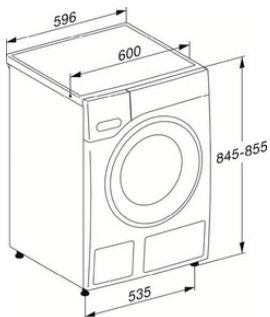

Miele

WWD 320 WCS

WWD320 WCS PWash&8kg W1 front loader washing machine: A I 8 kg I 1400 rpm I QuickPowerWash I Pre-ironing I CapDosing

Product brand: W1 White Edition

Load in kg; 8 kg

Max. spin speed: 1400

External Dimensions

- H 850 mm
- W 596 mm
- D 643 mm