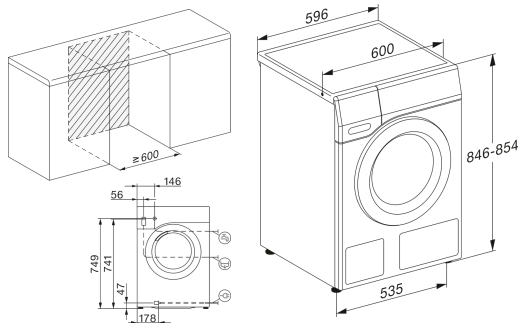

Miele

WWD320 WCS

W1 front-loader washing machine

- 8 kg capacity
- 1400 rpm spin speed
- 10 wash programmes
- QuickPowerWash for fast and efficient washing in 49 minutes
- Pre-ironing with steam to reduce creasing
- CapDosing portioned dispensing
- PowerWash technology
- Honeycomb drum for gentle laundry care
- AddLoad function
- ProfiEco motor
- Automatic load control
- Delay start up to 24 hours
- Time left display
- Water Control System
- Lotus white colour

External Dimensions

- H 850 mm
- W 596 mm
- D 643 mm