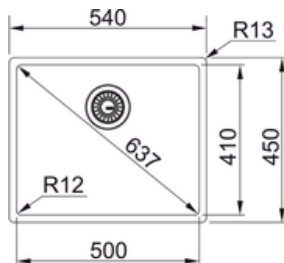

FRANKE

BXX 210/110-50 3 1/2"
WWK ND NTH R12 BOX

Sinks

Type of material: Stainless steel
Number of bowls: 1
Color: Steel
Finish: Stainless steel brushed
Drainers number: No drainer
Product reversibility: No
Tap ledge: No
Waste kit include: Yes
Waste kit type: Manual
Siphon included: No
Number of tap holes: No tap hole
Soap dispenser hole: No
Minimum cabinet size: 60 cm
Installation type: Flushmount
Installation type: Slimtop
Installation type: Undermount
Waste outlet: 3 1/2"
Position of drainer: No drainer

External Dimensions

- ① H 450 mm
- ② W 540 mm
- ③ D 200 mm