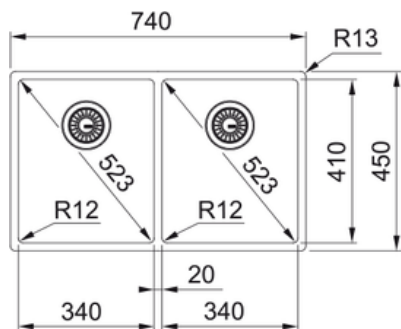

FRANKE

BXX 220/120 34-34 3 1/2"

WWK NTH R12 BX

Sinks

Sink type: Bowl (no drainer)
Type of material: Stainless steel
Number of bowls: 2
Color: Steel
Finish: Stainless steel brushed
Minimum cabinet size: 80 cm
Installation type: Undermount
Waste outlet: 3 1/2"
Position of drainer: No drainer
Waste kit include: Yes
Waste kit type: Manual
Siphon included: No
Number of tap holes: No tap hole
Soap dispenser hole: No
Drainers number: No drainer
Product reversibility: No
Tap ledge: No

External Dimensions

Sinks

- 1 H 450 mm
- 2 W 700 mm
- 2 D 200 mm

Bowl

- 1 H 410 mm
- 2 W 340 mm
- 2 D 200 mm