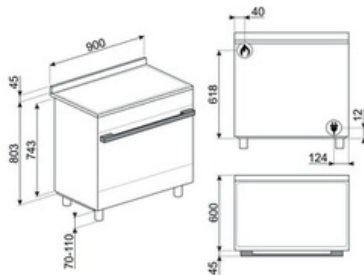

Glass type: Grey

Handle Colour: Brushed stainless steel

Control knobs: Smeg Portofino

No. of controls: 8

Feet: Black

Storage compartment: Door

External Dimensions

- 1 H 900 mm
- 2 W 900 mm
- 3 D 600 mm