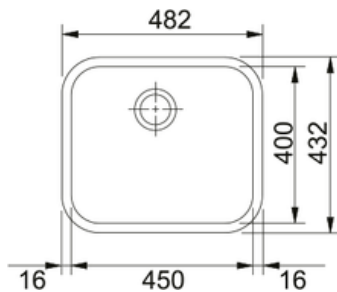

FRANKE

GAX 110-45 3 1/2"

WWK ND Satin bowl

Sinks

Type of material: Stainless steel
Number of bowls: 1
Color: Steel
Finish: Stainless steel brushed
Drainers number: No drainer
Product reversibility: No
Tap ledge: No
Waste kit include: Yes
Waste kit type: Manual
Siphon included: No
Number of tap holes: No tap hole
Soap dispenser hole: No
Minimum cabinet size: 60 cm
Installation type: Flushmount
Installation type: Slimtop
Installation type: Undermount
Waste outlet: 3 1/2"
Position of drainer: No drainer

External Dimensions

- ① H 432 mm
- ② W 482 mm
- ③ D 200 mm