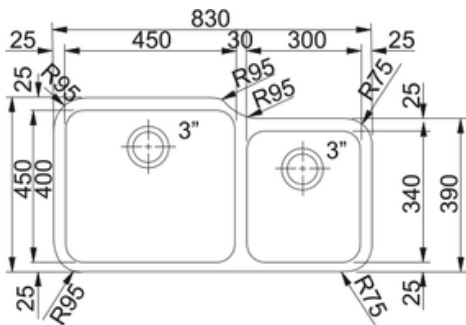

FRANKE

GAX 120 3 1/2"

WWK ND Satin bowls

Sinks

Sink type Bowl (no drainer)
Type of material: Stainless steel
Number of bowls: 2
Color: Steel
Finish: Brushed
Minimum cabinet size: 90 cm
Installation type: Undermount
Waste outlet: 3 1/2"
Position of drainer: No drainer
Waste kit include: Yes
Waste kit type: Manual
Siphon included: No
Number of tap holes: No tap hole
Soap dispenser hole: No
Drainers number: No drainer
Product reversibility: No
Tap ledge: No

External Dimensions

big bowl

- 1 H 450 mm
- 2 W 400 mm
- 2 D 190 mm

Small Bowl

- 1 H 300 mm
- 2 W 340 mm
- 2 D 170 mm