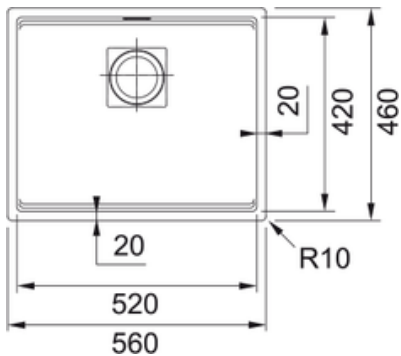

FRANKE

KNG 110-52 3 1/2"

WWK ND HOF SIP ON

Sinks

Type of material: FrAGRanite
Number of bowls: 1
Color Matt: Nero
Finish: None
Drainers number: No drainer
Product reversibility: No
Tap ledge: No
Waste kit include: Yes
Waste kit type: Manual
Siphon included: No
Number of tap holes: No tap hole
Soap dispenser hole: No
Installation type: Undermount
Waste outlet: 3 1/2"
Position of drainer: No drainer

External Dimensions

- ① H 460 mm
- ② W 560 mm
- ③ D 200 mm