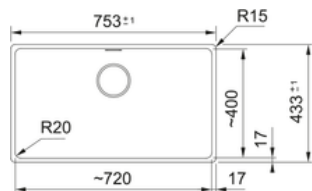

FRANKE

MRG 110-72 3 1/2"

BSW ND HOF PW

Sinks

Sink type Bowl (no drainer)
Type of material: Granite
Number of bowls: 1
Color: Polar white
Finish: None
Minimum cabinet size: 80 cm
Installation type: Undermount
Waste outlet: 3 1/2"
Position of drainer: No drainer
Waste kit include: Yes
Waste kit type: Manual
Siphon included: No
Number of tap holes: No tap hole
Soap dispenser hole: No
Drainers number: No drainer
Product reversibility: No
Tap ledge: No

External Dimensions

- ① H 433 mm
- ② W 753 mm
- ③ D 200 mm