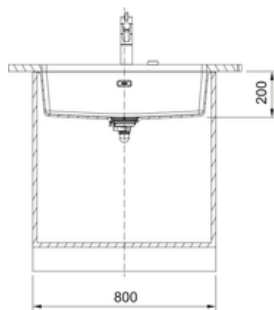

FRANKE

MRG 110-72 3 1/2"

BSW ND HOF PW

Sinks

Sink type Bowl (no drainer)
Type of material: Granite
Number of bowls: 1
Color: Polar white
Finish: None
Minimum cabinet size: 80 cm
Installation type: Undermount
Waste outlet: 3 1/2"
Position of drainer: No drainer
Waste kit include: Yes
Waste kit type: Manual
Siphon included: No
Number of tap holes: No tap hole
Soap dispenser hole: No
Drainers number: No drainer
Product reversibility: No
Tap ledge: No

External Dimensions

- ① H 433 mm
- ② W 753 mm
- ③ D 200 mm