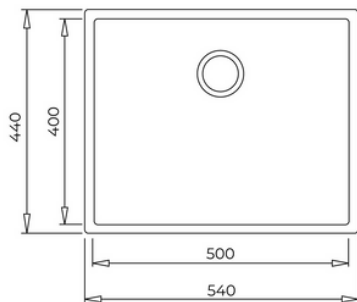

## SQUARE 50.40 TG BK

Colour Intensity

200mm

Easy\_Clean

Food\_Safe

Scratch\_Proof

### Undermount Tegrante Sink with one bowl

Material: Tegrante+

Type of installation: Undermount

Valve hole type: 3½"

Overflow hole: Round

Sink Bowl / Top thickness (mm): 8,0

Number of bowls: 1

Number of drainers: 0

### External Dimensions

- H 440 mm
- W 540 mm
- D 200 mm