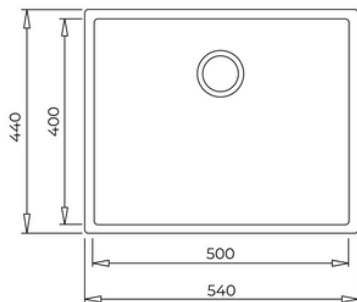

SQUARE 50.40 TG BK

Colour Intensity

200mm

Easy_Clean

Food_Safe

Scratch_Proof

Undermount Tegrinite Sink with one bowl

Material: Tegrinite+

colour: Stone Grey

Type of installation: Undermount

Valve hole type: 3½"

Overflow hole: Round

Sink Bowl / Top thickness (mm): 8,0

Number of bowls: 1

Number of drainers: 0

Installation clips: Yes

Siphon: Yes

External Dimensions

- H 440 mm
- W 540 mm
- D 200 mm