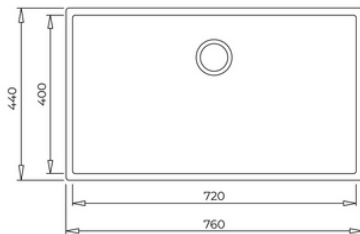

SINK SQUARE 72.40 TG 3½ W/OVF SP BLACK

Colour
Intensity

200mm

Easy_Clean

Food_Safe

Scratch_Proof

Undermount Tegranite Sink with one bowl

Material: Tegranite+

Type of installation: Undermount

Valve hole type: 3½"

Overflow hole: Round

Sink Bowl / Top thickness (mm): 8,0

Base unit (cm): 80

Number of bowls: 1

Number of drainers: 0

Installation clips

Siphon

External Dimensions

- ① H 440 mm
- ② W 760 mm
- ③ D 200 mm