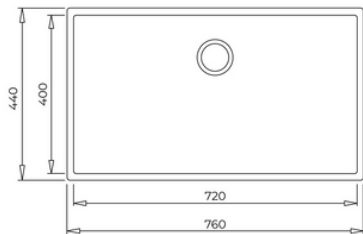

SQUARE 72.40 TG SG

Colour Intensity

200mm

Easy_Clean

Food_Safe

Scratch_Proof

Undermount Tegranite Sink with one bowl

Material: Tegranite+

Type of installation: Undermount

Valve hole type: 3½"

Overflow hole: Round

Sink Bowl / Top thickness (mm): 8,0

Base unit (cm): 80

Number of bowls: 1

Number of drainers: 0

Installation clips

Siphon

External Dimensions

- 1 H 440 mm
- 2 W 760 mm
- 3 D 200 mm