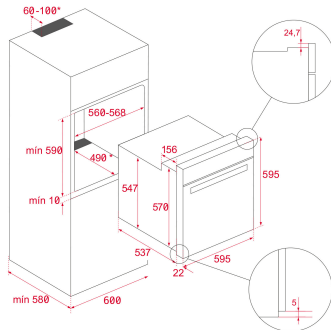

### Multifunction gas oven with electric grill in 60 cm

Gas oven with electric grill  
2 cooking functions  
Touch Control with electronic timer  
Double glazed door  
Power rate: 127 V  
Capacity (gross/net): 71 / 65 litres

### External Dimension

- ↑ H 595 mm
- W 595 mm
- ↗ D 537+22 mm