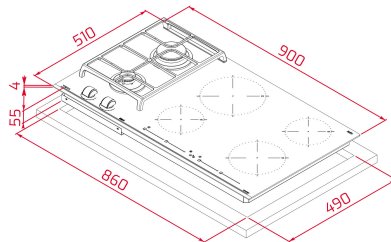

Child lock

Residual heat indicator

Power management

Easy installation kit

Maximum nominal power(Induction) 3400 W

Maximum nominal power(Gas) 3800 W

Silver knobs accessory available

External Dimension

- ↑ H 98 mm
- W 900 mm
- ↗ D 510 mm