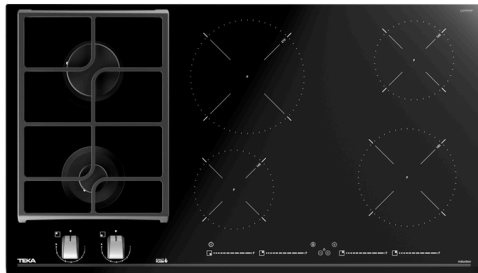

6 cooking zones

Ceramic glass surface

Auto ignition

Auto-lock safety system

Cast iron grids

Induction:

Cooking timer

Power plus

Child lock

Residual heat indicator

Power management

Easy installation kit

Maximum nominal power(Induction) 3400 W

Maximum nominal power(Gas) 3800 W

Silver knobs accessory available

External Dimension

- ↑ H 98 mm
- W 900 mm
- ↗ D 510 mm