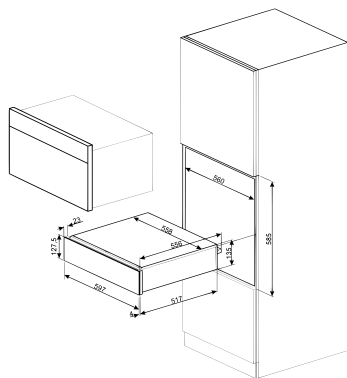

Classica Aesthetic CPR315N

Warming drawer with knob, 15 cm

Type of control setting:Control knobs

Type of temperature control:Electro-mechanic

No. of controls:1

Controls colour:Steel effect

Capacity:21 l

Opening mechanism:Push-pull

Base material:Stainless steel

Max weight allowance:15 kg

Maximum drawer loading weight:85 kg

Nominal power:400 W

Current:2 A

Voltage (V):220-240 V

Frequency (Hz):50-60 Hz

Keep warm

Reheating

Defrost

Dish warmer

Proofing

Mug warmer

External Dimensions

① H 135 mm

② W 597 mm

③ D 538 mm