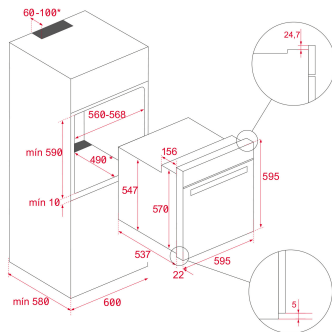

HLB 8600 SM

70L

Plus extension guides: 75% extraction

HydroClean steam cleaning system

SoftClose

SurroundTemp