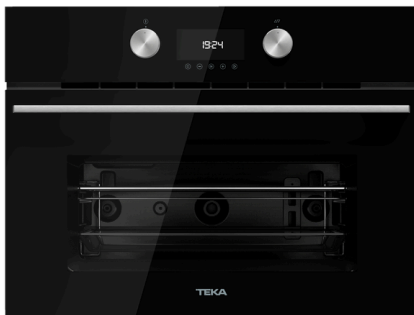

MLC 8440 BK

Defrost By
Time

Defrost By
Weight

44L

Urban Colors Edition. Compact built-in microwave with grill and touch control, 45cm

Urban Colors Edition

Microwave + Grill

3 cooking functions

5 power levels + 1000 W microwave power

1400 W grill

Defrost by time and weight

Touch control display with knobs

Electronic timer (Delay/Start function)

Chrome supports with 5 cooking levels

Removable double glazed door

Automatic disconnection security system

Reinforced grid

Capacity (gross/net): 45 / 44 litre

External Dimension

- ↑ H 455 mm
- W 595 mm
- ↗ D 559 mm