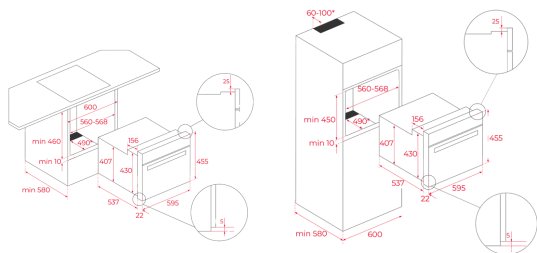

Automatic disconnection security system

Reinforced grid

Capacity (gross/net): 45 / 44 litre

External Dimension

- ↑ H 455 mm
- W 595 mm
- ↗ D 559 mm