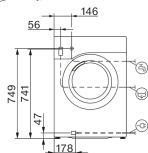

Miele

WWG660 WCS

W1 front-loader washing machine

- 9 kg capacity
- 1400 rpm spin speed
- 15 wash programmes
- TwinDos automatic detergent dispensing
- CapDosing portioned dispensing
- Pre-ironing with steam to reduce creasing
- Energy efficiency class A
- Miele@home connectivity
- Honeycomb drum for gentle laundry care
- AddLoad function
- ProfiEco motor
- Automatic load control
- AutoClean detergent drawer
- Delay start up to 24 hours
- Time left display
- MultiLingua display
- Watercontrol-System for water protection
- Safety lock
- PIN-Code lock
- Lotus white colour
- Obsidian black door with chrome ring

External Dimensions

- H 850 mm
- W 596 mm
- D 643 mm