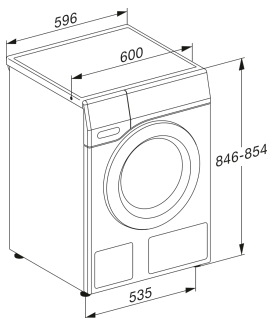

Miele

WWG660 WCS

W1 front-loader washing machine

- 9 kg capacity
- 1400 rpm spin speed
- 15 wash programmes
- TwinDos automatic detergent dispensing
- CapDosing portioned dispensing
- Pre-ironing with steam to reduce creasing
- Energy efficiency class A
- Miele@home connectivity
- Honeycomb drum for gentle laundry care
- AddLoad function
- ProfiEco motor
- Automatic load control
- AutoClean detergent drawer
- Delay start up to 24 hours
- Time left display
- MultiLingua display
- Watercontrol-System for water protection
- Safety lock
- PIN-Code lock
- Lotus white colour
- Obsidian black door with chrome ring

External Dimensions

- H 850 mm
- W 596 mm
- D 643 mm