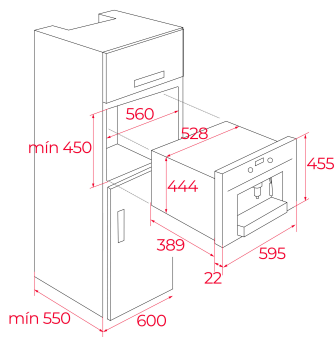

CLC 855 GM ST

Coffee beans

Ground coffee