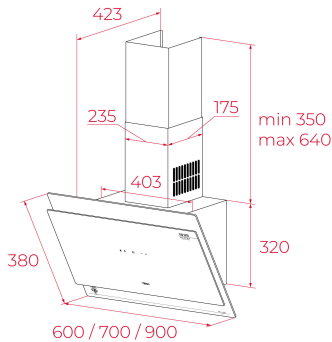

Van Gogh DVT 98660 TOS VG

LED

Perimeter
extraction

Stop Delay
Timer

Fresh AIR

Van Gogh Museum Edition. 90cm vertical decorative full glass hood with touch control

Van Gogh Museum Edition

Two-colour finish with champagne details

Decorative vertical hood

Touch control with display

FreshAir function

Rim extraction

EcoPower motor

3 speeds + 1 intensive

Intensive speed exhaust capacity (m³/h): 698

Max speed exhaust capacity (m³/h): 584

Min speed exhaust capacity (m³/h): 307

Intensive speed sound level (dBA): 74

Max speed sound level (dBA): 72

Min speed sound level (dBA): 61

2 LED lamps

2 Aluminum Filters

Stop delay timer

Filer saturation indicator

Anti-return valve included

External Dimension

- ↑ H 800-1100 mm
- W 900 mm
- ↻ D 412 mm