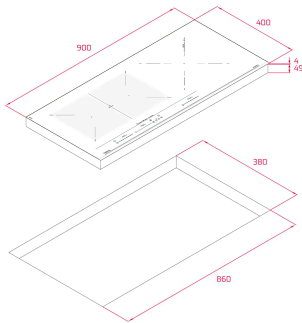

IZC 93301 MSP

Autolock

Power Plus

Slider

Easy
installation