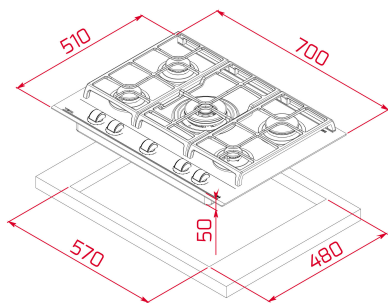

GZC 75330 LB

Auto ignition

Autolock

ExactFlame

Easy installation