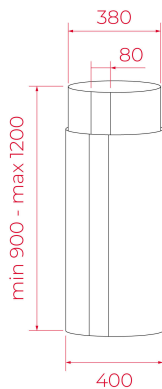

CC 485 INOX

LED

Stop Delay
Timer

TEKA

Decorative tubular island hood with touch control and EcoPower motor, 40cm

Decorative island hood

Touch control with display

3 speeds + 1 intensive

Free Outlet exhaust capacity (m³/h): 920

Intensive speed exhaust capacity (m³/h): 672

Max speed exhaust capacity (m³/h): 571

Min speed exhaust capacity (m³/h): 307

Intensive speed sound level (dBA): 78

Max speed sound level (dBA): 72

External Dimension

- ↑ H 900-1200 mm
- W 400 mm
- ↗ D 400 mm