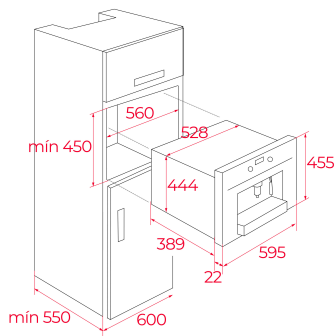

CLC 85-G1 GM BM

Coffee
beans

Ground
coffee