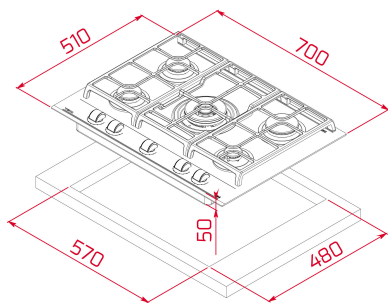

Auto ignition

Auto-lock safety system

Cast iron grids

Easy installation kit

Maximum nominal power 11.300 W

Optional: Wok support

External Dimension

- H 98 mm
- W 700 mm
- D 510 mm