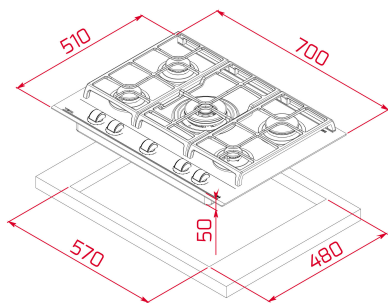

GZC 75330 XB

Auto
ignition

Autolock

ExactFlame

Easy
installation